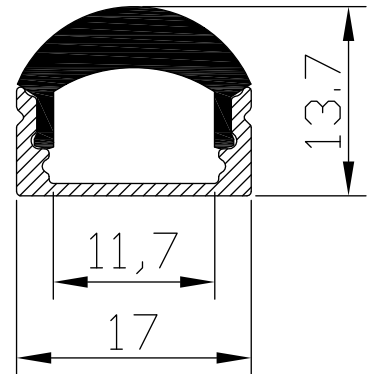

Color 

Unit: mm

Features:

1. Model: HL-BAPL002L
2. Material: AL6063+PMMA
3. Surface: Anodized/Painting
4. Lighting source width: 12mm
5. Length: 4m/max
6. Installation: For cupboard / hotel / supermarket / corridor decoration application.

Accessory:

End Cap

Aluminum Profile

Mounting Clip (metal)

Cover

Installation: